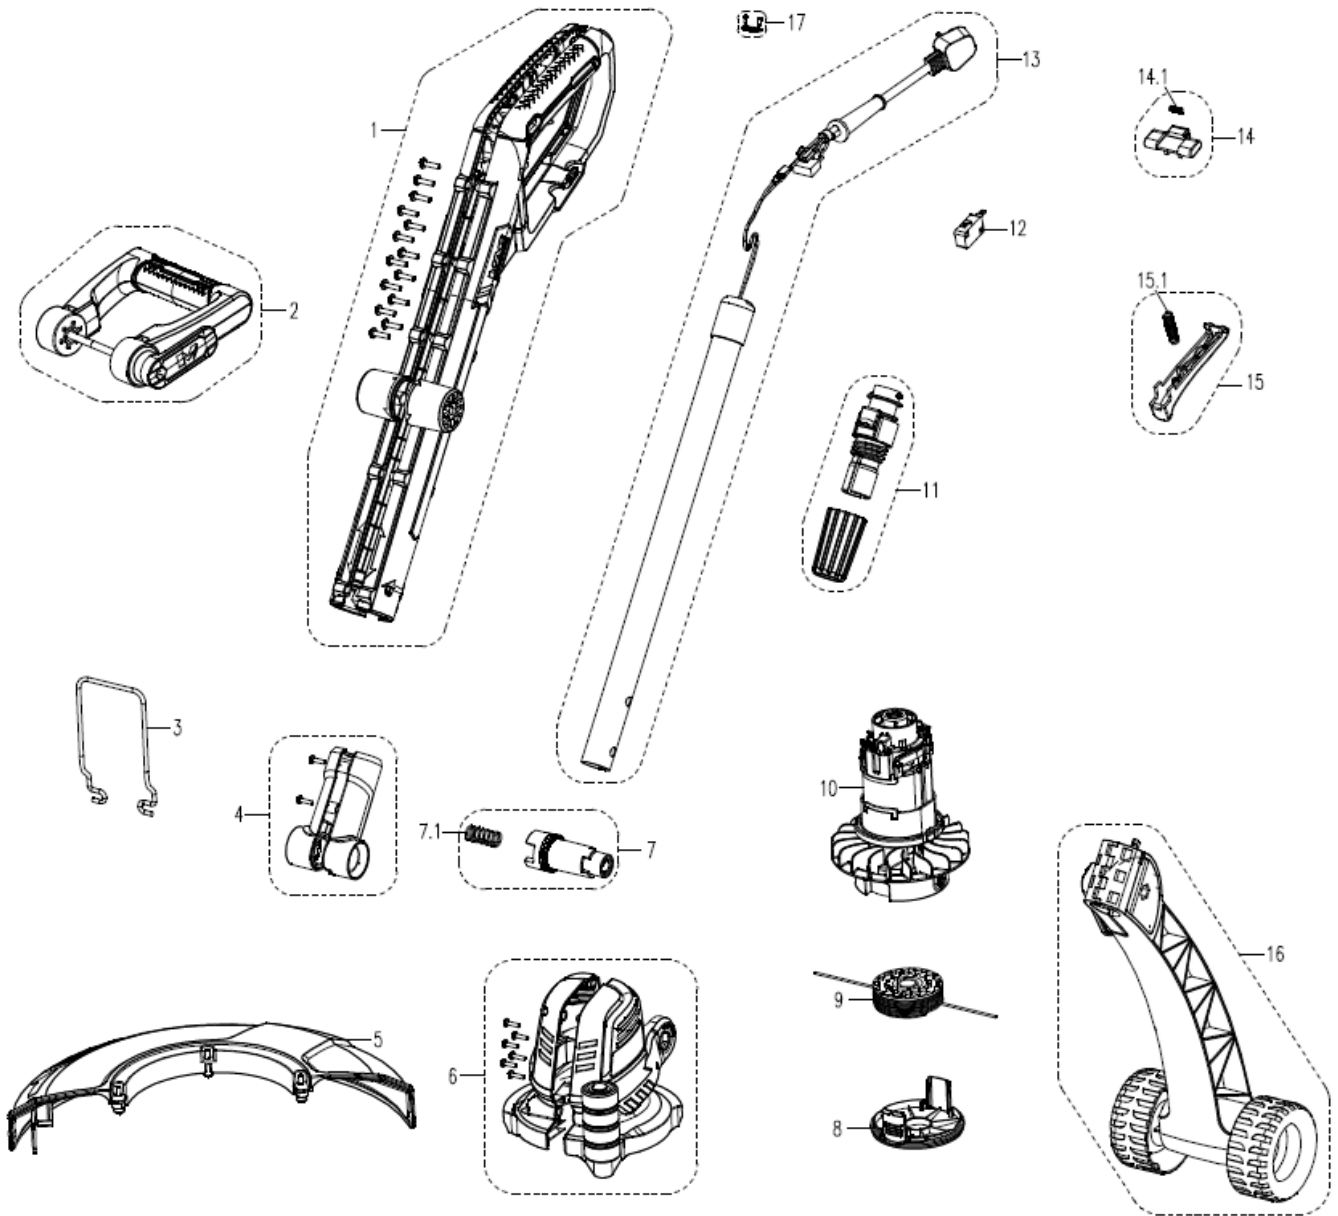

Model Number

Mac Allister MGTP600

600W Garden Strimmer

Parts Manual

Exploded Diagram

Parts List

Part ID	Apelson PN	MPN	Part Description	Qty
1	121016101	121016101	HANDLE ASSEMBLY	1
2	121016102	121016102	ASSISTANT HANDLE ASSEMBLY	1
3	121016106	121016106	FLOWER GUARD	1
4	121016103	121016103	ROTARY HANDLE	1
5	121016107	121016107	PROTECTOR GUARD ASSEMBLY	1
6	121016115	121016115	MOTOR HOUSING ASSEMBLY	1
7	121016104	121016104	SHAFT LOCK BUTTON ASSEMBLY	1
7.1	121002110	121002110	COMPRESSION SPRING	1
8	121007102	121007102	SPOOL COVER	1
9	121007101	121007101	SPOOL ASSEMBLY	1
10	121016108	121016108	MOTOR ASSEMBLY	1
11	121045103	121045103	ROTATION CONTROL ASSEMBLY	1
12	141004106	141004106	SWITCH	1
13	121045104	121045104	POWER CORD ASSEMBLY	1
14	121016116	121016116	SAFE-LOCKING BUTTON ASSEMBLY	1
14.1	221001102	221001102	COMPRESSION SPRING	1
15	121016112	121016112	SWITCH BUTTON ASSEMBLY	1
15.1	121016113	121016113	COMPRESSION SPRING	1
16	121016114	121016114	WHEEL FRAME ASSEMBLY	1
17	121045105	121045105	CABLE CLAMP ASSEMBLY	1